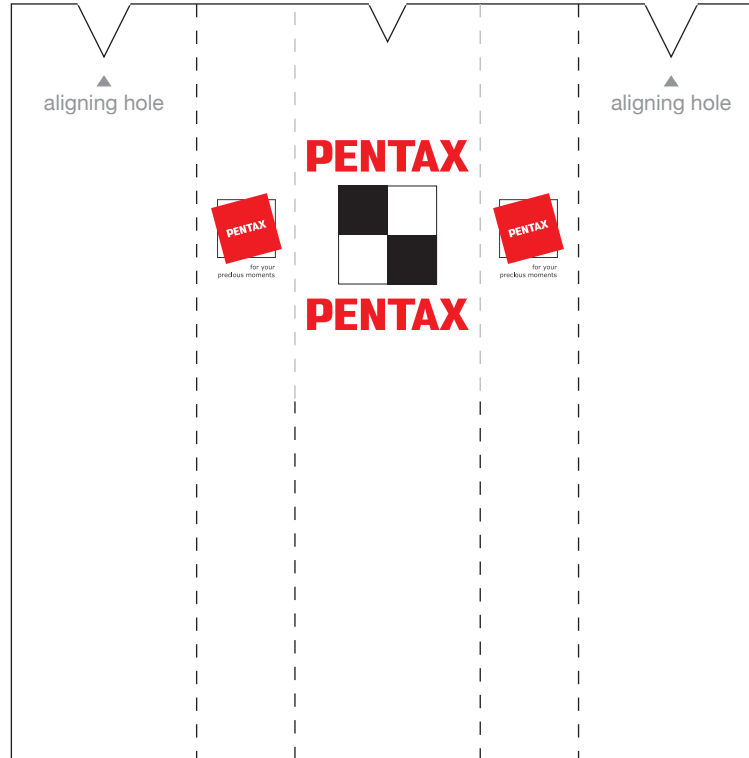

# K10D

inch 3

**PENTAX**

auto focus & macro work  
DOF test chart

multi focusing point

**PENTAX**

140gsm A4 paper recommended

8 cm

simple way

accuracy way