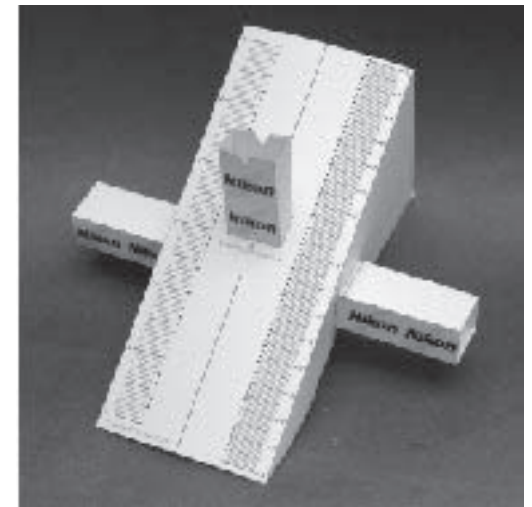

# K10D

inch 3

**PENTAX**

auto focus & macro work  
DOF test chart

multi focusing point

**PENTAX**

140gsm A4 paper recommended

8 cm

simple way

accuracy way