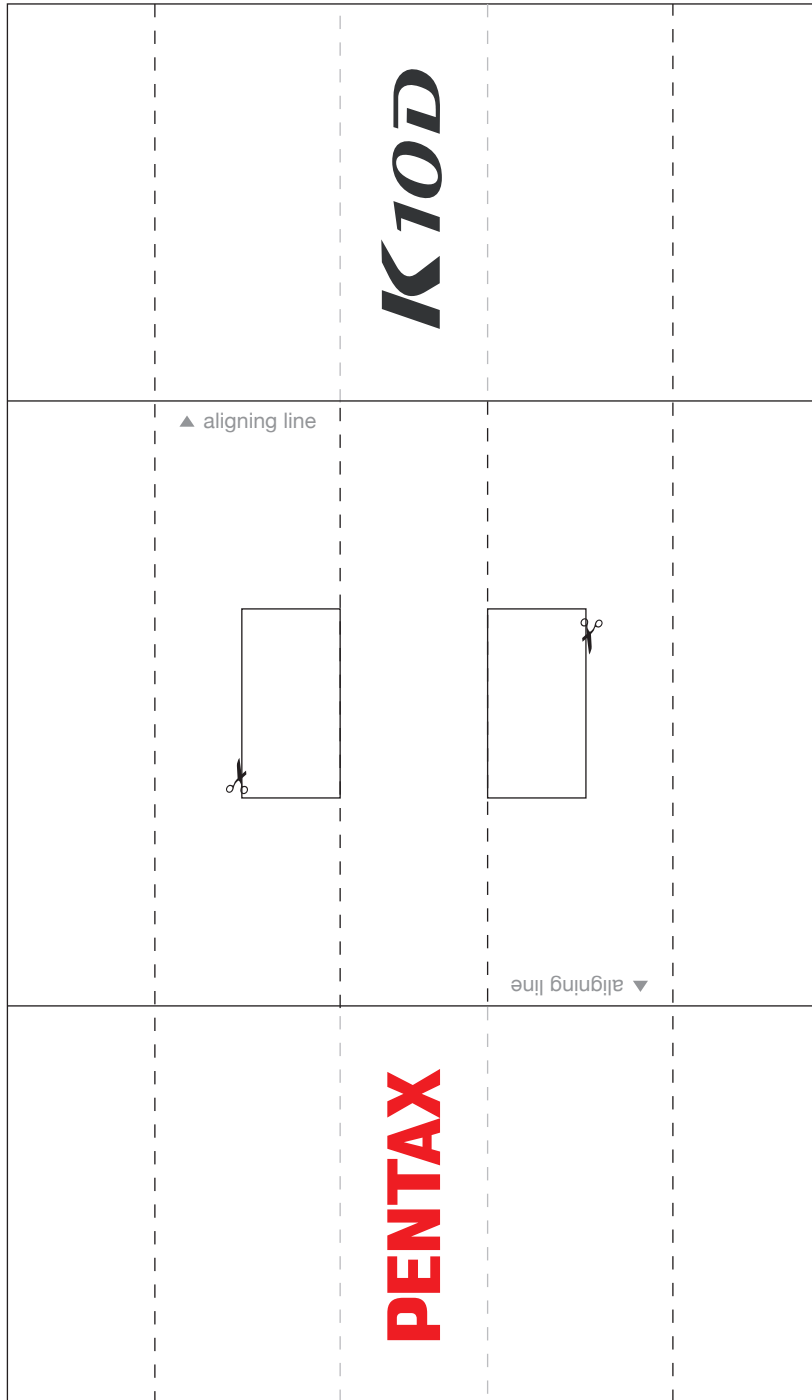

# K10D

inch 3

**PENTAX**

auto focus & macro work  
DOF test chart

multi focusing point

**PENTAX**

140gsm A4 paper recommended

8 cm

simple way

accuracy way